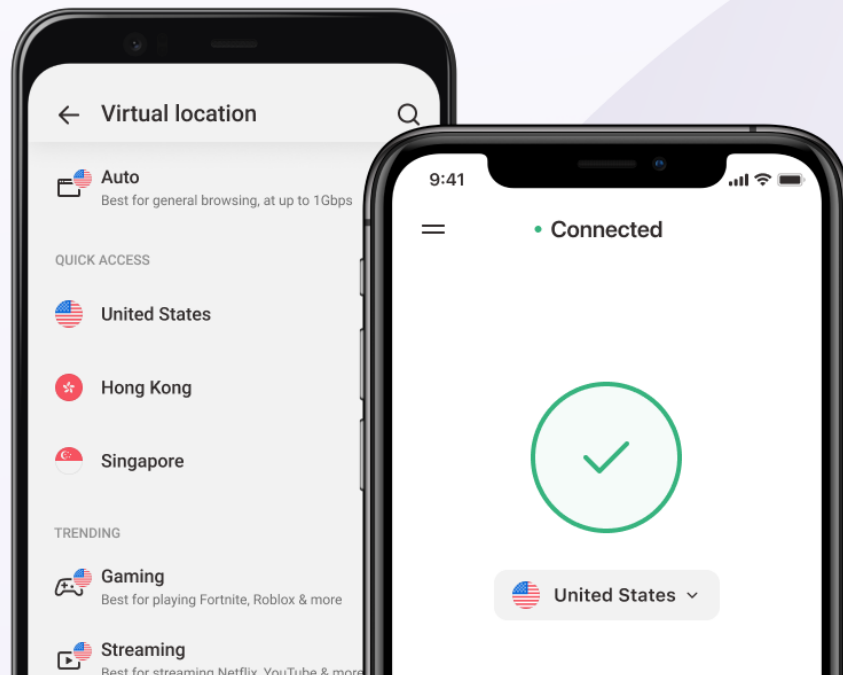

Affordable and unlimited VPN protection with just one click

With VPN 360, users have access to unlimited, fast VPN speeds with a reliable connection from a trusted brand. With a network of high-speed servers in 160+ locations, VPN360 provides secure global access whenever and wherever users need it. Whether browsing the web, gaming, streaming your favorite shows on Netflix or shopping online, VPN 360 is there to keep user information private and secure.

Key Product Features

		Free For secure, private browsing	Premium Unlimited dependable privacy protection for streaming, gaming, and accessing content online
Server Count	Dynamic server network adjusts capacity based on the load and the number of users in each specific location to provide performance that meets the active audience	800+	800+
Virtual Locations	Global locations in 80 countries	5	125
Zero-Logs Policy	VPN360 does not record VPN browsing activities in any way that can be associated back to users	✓	✓
Kill Switch	Automatically disconnects devices from the internet if there are interruptions to connection	✗	✓
Encryption	AES 256 Encryption	✓	✓
Protocols	Supports Hydra & Wireguard across platforms and IPSEC on iOS.) Product also has auto select protocol feature to pick the fastest and most secure option for your network	✓	✓
Compatibility	iOS, Android, Windows	✓	✓
Number of Devices	Number of unique devices users can connect to VPN360	5	10
Money Back Guarantee	45-day money back guarantee	✗	✓
Unblock Top Streaming Services	Premium plan has optimized access to Netflix, Hulu, BBC, iPlayer, Disney, HBO and Amazon Prime Video	✗	✓
P2P/ Torrent Support	Allows users to download content from torrents without leaking location	✗	✓
Tor Over VPN	Allow access to Tor network while VPN is active	✓	✓
Malware Protection	Protect user devices from cyberthreats and malware	✓	✓